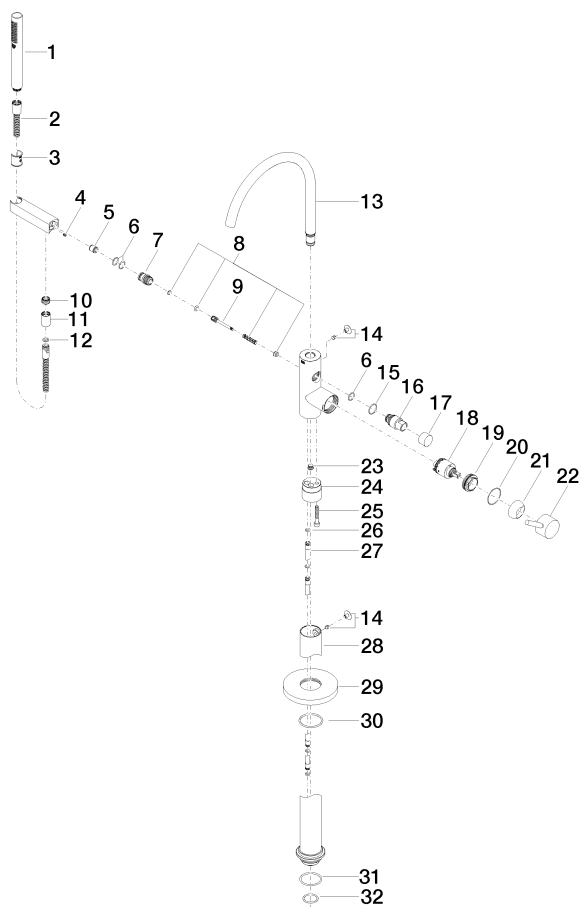

Single-lever bath mixer with stand pipe for free-standing assembly with hand shower set - Brushed Chrome

TARA

25 863 661
Parts for other
finishes can be found
here: [Chrome](#)

Single-lever bath mixer with stand pipe for free-standing assembly with hand shower set - Brushed Chrome

TARA

25 863 661

Spare parts list

No.	Item Number	Name	Quantity used	Delivery time
1	90 12 11 140 30-93	shower	1	20
2	90 30 02 072 00-93	Metal shower hose 1/2" x 3/8" x 1250 mm - Brushed Chrome	1	20
3	09 18 40 118 90	sleeve	1	2
4	09 31 11 058 90	pin	1	2
5	90 23 01 141 00 90	back-flow preventer	1	2
6	90 14 10 010 00 90	seal	3	2
7	09 24 03 153 20-93	nipple	1	60
8	90 16 02 023 00 90	spring	1	2
9	09 31 09 102 20-93	pull-rod	1	60
10	09 24 03 069 90	nipple	1	2
11	90 21 02 069 00-93	cover	1	-
Spare part can no longer be ordered, please order the replacement item				
12	90 14 20 026 00 90	seal	1	2
13	90 28 22 327 01-93	spout	1	20
14	04 31 20 036 00 90	plug	2	2
15	09 14 10 112 90	seal	1	2
16	09 21 34 081 20-93	nipple	1	20
17	09 20 88 002-93	handle	1	20
18	90 15 05 039 00 90	cartridge	1	2
19	09 24 04 298 90	nut	1	2
20	09 14 10 037 90	seal	1	2
21	09 28 30 036-93	cover	1	20
22	90 20 66 005 00-93	handle	1	20
23	04 31 20 039 11 90	plug	1	2
24	09 24 03 152 20-93	adaptor	1	-
Spare part can no longer be ordered, please order the replacement item				
25	09 30 30 111 90	screw	1	2
26	09 14 10 139 90	seal	2	2
27	04 28 22 025 00 90	connection	2	2
28	04 28 22 030 00-93	pipe	1	20
29	09 27 88 007-93	rosette	1	20
30	90 14 10 129 00 90	seal	1	2
31	09 14 10 084 90	seal	1	2
32	09 14 10 018 90	seal	1	2