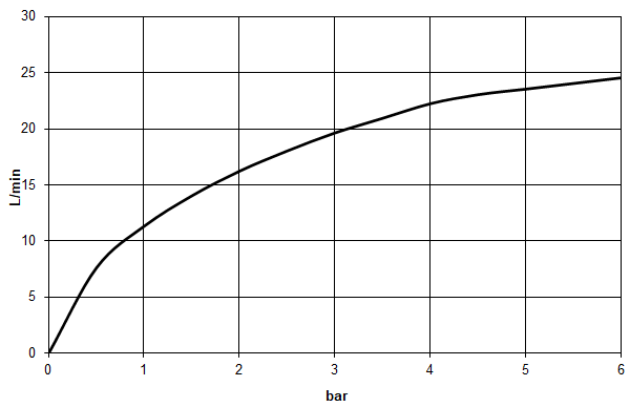

Single-lever bath mixer with stand pipe for free-standing assembly with hand shower set - Brushed Chrome

TARA

25 863 661

Fits: TARA, META

- spout: circular, air-enriched flow
- max. flow 19.5 l/min at 3 bar flow pressure
- Hand shower: COMPACT RAIN, max. flow rate 6.8 l/min (at 3 bar)
- bar-type hand shower with anti-scale system
- pivotable spout 360°
- 281mm projection
- wall bracket
- automatic bath/shower diverter
- total height 1031 - 1101 mm
- stand pipe height 565 - 635 mm
- height up to aerator 899 – 969 mm
- slide-on rosettes Ø 135 mm
- metal shower hose 1250mm with integrated anti-twist protection
- WRAS 2001027

Single-lever bath mixer with stand pipe for free-standing assembly with hand shower set - Brushed Chrome

TARA

Flow rate chart

Certificates

Belgaqua_19_77_27. WRAS_2001027. IAPMO_4976 (2). LGA_29727.

Single-lever bath mixer with stand pipe for free-standing assembly with hand shower set - Brushed Chrome