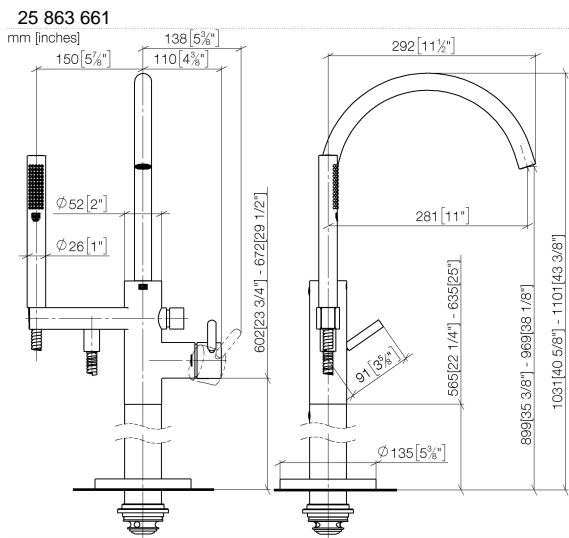

Single-lever bath mixer with stand pipe for free-standing assembly with hand shower set - Brushed Chrome

TARA

25 863 661

Fits: TARA, META

- spout: circular, air-enriched flow
- max. flow 19.5 l/min at 3 bar flow pressure
- Hand shower: COMPACT RAIN, max. flow rate 6.8 l/min (at 3 bar)
- bar-type hand shower with anti-scale system
- pivotable spout 360°
- 281mm projection
- wall bracket
- automatic bath/shower diverter
- total height 1031 - 1101 mm
- stand pipe height 565 - 635 mm
- height up to aerator 899 – 969 mm
- slide-on rosettes Ø 135 mm
- metal shower hose 1250mm with integrated anti-twist protection
- WRAS 2001027

Single-lever bath mixer with stand pipe for free-standing assembly with hand shower set - Brushed Chrome

TARA

Flow rate chart

Certificates

Belgaqua_19_77_27. WRAS_2001027. IAPMO_4976 (2). LGA_29727.

Single-lever bath mixer with stand pipe for free-standing assembly with hand shower set - Brushed Chrome